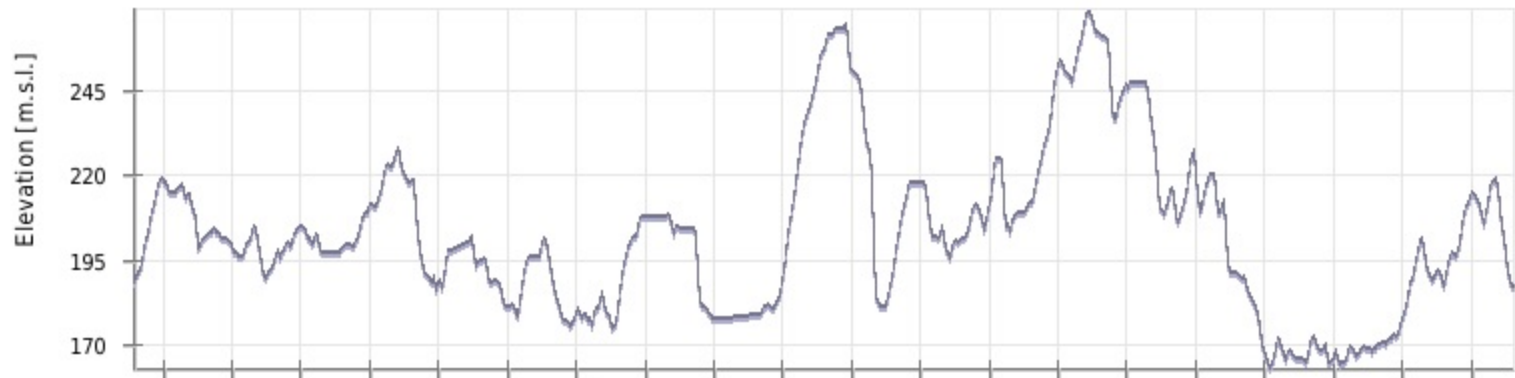

Elevation profile

## XII RAID ROTA DO DEGEBE 2019 50K

|                     |              |
|---------------------|--------------|
| Minimum elevation:  | 163 m.s.l.   |
| Maximum elevation:  | 269 m.s.l.   |
| Average elevation:  | 200.7 m.s.l. |
| Maximum difference: | 106 m        |
| Total climbing:     | 793 m        |
| Total descent:      | 794 m        |
| Start elevation:    | 188.6 m.s.l. |
| End elevation:      | 187 m.s.l.   |
| Final balance:      | -1.6 m       |