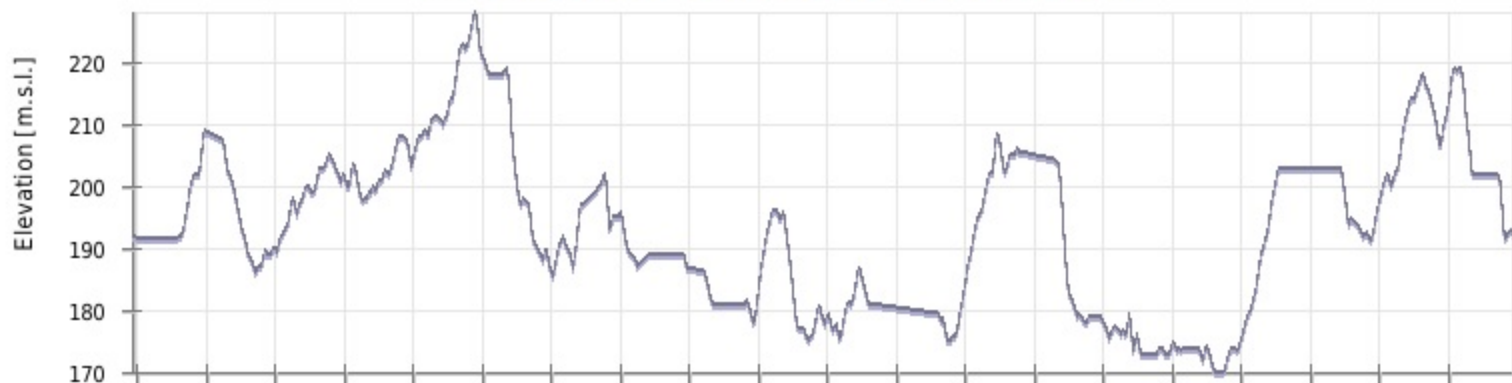

Elevation profile

XII RAID ROTA DO DEGEBE 2019 30K

Minimum elevation:	170 m.s.l.
Maximum elevation:	228 m.s.l.
Average elevation:	195.2 m.s.l.
Maximum difference:	58 m
Total climbing:	360 m
Total descent:	361 m
Start elevation:	193.5 m.s.l.
End elevation:	192 m.s.l.
Final balance:	-1.5 m